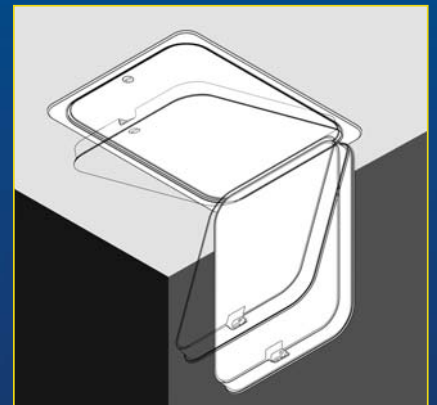

ATTIC HATCH

No More Storage Problems! Easy access to your loft

This easy to install and operate Attic Hatch provides an insulated air-tight entry into your loft. It also enables the existing entry to be repositioned to a more convenient area of your home if desired. Installed in minutes with a trim size of 735mm x 575mm. (29" x 22⁵/₈"). It is finished in an attractive pearl white stipple finish. The color of the hatch blends with most neutral ceiling finishes.

- Attractive Polypropylene, insulated, air-tight hatch.
- Cost effective and functional.
- Unobtrusive and paintable.
- Attic hatch clear opening: 690mm x 540mm (27 1/4" x 21 1/4").

Simple Operation

Turn hatch lock 90 degrees anti-clockwise. Gently lower lid to the vertical position (See photo 2, below). To return, reverse the procedure.